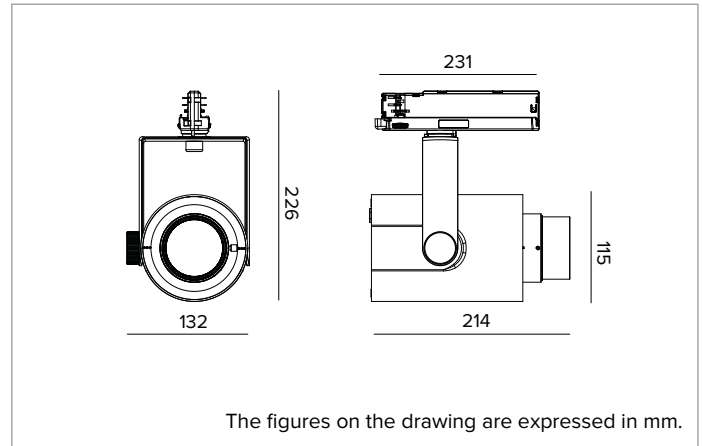

T034ZMP940CAPW | RAY 115 ZOOM

Professional adjustable LED projector with a variable light beam opening

The fixture's photometric values can be found on the following pages

SOURCE

High efficiency Chip on Board LED Ra90. Ra97 on request.